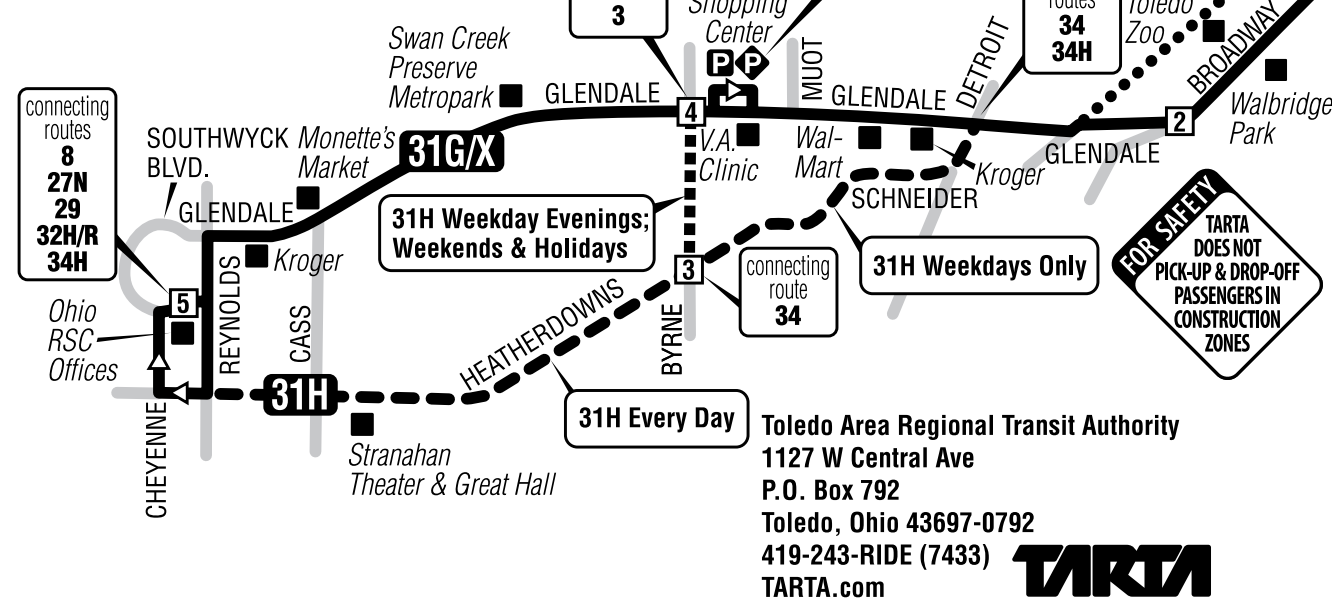

31G Glendale/Southwyck
31H Heatherdowns/Southwyck
**31X Southwyck/
Southland Express**

Effective October 9, 2011

*Please note updated routing
for Southwyck Boulevard.*

TARTA park-n-ride
Drive a little. Save a lot.
SOUTHLAND SHOPPING CENTER

parking area bus stop
5/3 Bank Firestone
Wendy's Pizza Hut

31X

The Southland Park-N-Ride serves route 31X and the TARTA Muddy™ Shuttle only. Route 31G and 31H buses do not make stops in the parking area.

THE DOWNTOWN STATIONS

- All routes that travel the Loop stop at the five stations shown below. The first station each route arrives is also the first time point on the schedule as shown here: 1
- Watch all arriving buses carefully, since each bus only stops once at each station. Up to four buses may be back-to-back at one time.

ROUTES: G Via Glendale
 H Via Heatherdowns
 X Southwyck/Southland Express (Park-N-Ride service at Southland Shopping Center)
31X: Board or get off at any TARTA stop between Southwyck and Anthony Wayne Trail or at any downtown TARTA stop along the route.