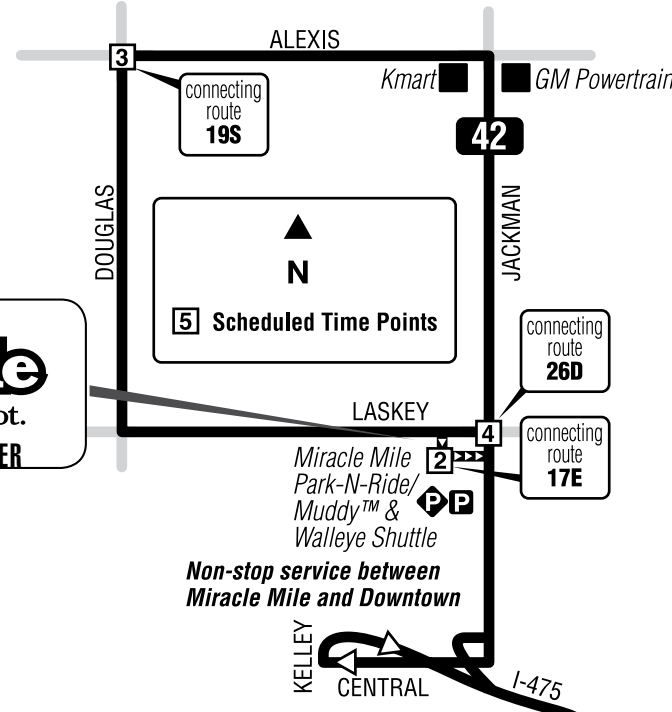

### 42X Monday-Friday Northbound

Via Route	1	EXPRESS	2
O-I Campus			Miracle Mile
5:00			5:25

Shaded area denotes afternoon times.

**Non-stop service between Miracle Mile and Perrysburg's Levis Commons and O-I Campus!**

**FOR SAFETY**  
TARTA DOES NOT PICK-UP & DROP-OFF PASSENGERS IN CONSTRUCTION ZONES

**NOTES:**

- ◆ Timepoint is for bus stop at the TARTA Miracle Mile Park and Ride bus shelter near McDonald's and Kroger.

**Going home early from Downtown?**  
Use routes 17E or 26D service direct from downtown Toledo to Miracle Mile throughout the day.

### 42 Monday-Friday Inbound

Via Route-	4	3	2	1
Jackman-Laskey	Alexis-Douglas	Miracle Mile	Park Station	
7:15	7:22	7:30	7:45	