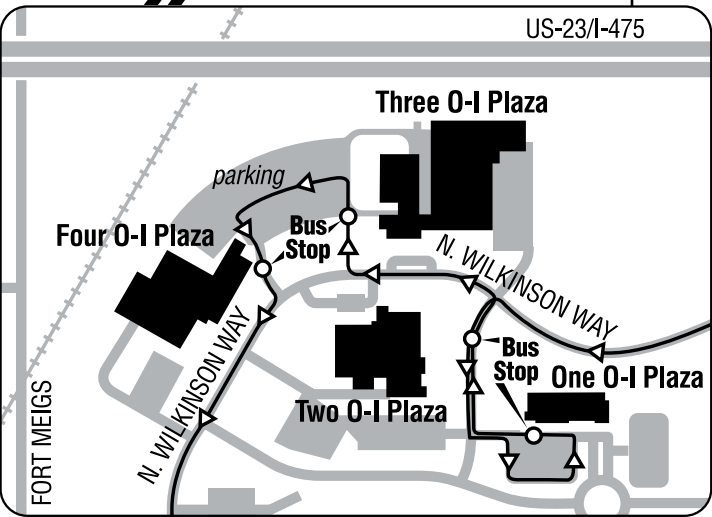

### 42X Monday-Friday Northbound

Via Route	1	EXPRESS	2
O-I Campus			Miracle Mile
5:00			5:25

Shaded area denotes afternoon times.

**Non-stop service between Miracle Mile and Perrysburg's Levis Commons and O-I Campus!**

**FOR SAFETY**  
TARTA DOES NOT PICK-UP & DROP-OFF PASSENGERS IN CONSTRUCTION ZONES

**NOTES:**

- ◆ Timepoint is for bus stop at the TARTA Miracle Mile Park and Ride bus shelter near McDonald's and Kroger.

### 42 Monday-Friday Inbound

Via Route-	4	3	2	1
Jackman-Laskey	Alexis-Douglas	Miracle Mile	Park Station	
7:15	7:22	7:30	7:45	

### 42 Monday-Friday Outbound

Via Route	1	2	3	4
Park Station	Miracle Mile	Alexis-Douglas	Jackman-Laskey	
5:05	5:30	5:37	5:45	

Shaded area denotes afternoon times.