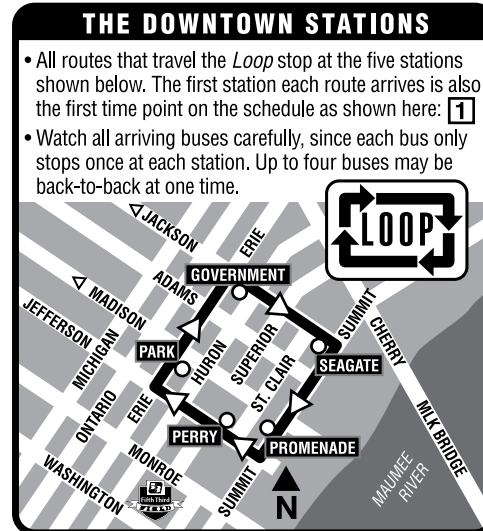

## 42 Miracle Mile 42X O-I Campus Express

Effective August 21, 2011

Toledo Area Regional Transit Authority  
1127 W Central Ave  
P.O. Box 792  
Toledo, Ohio 43697-0792  
419-243-RIDE (7433)  
TARTA.com

**Going home early from Downtown?**  
Use routes 17E or 26D service direct from downtown Toledo to Miracle Mile throughout the day.

### 42 Monday-Friday Inbound

Via Route-	4	3	2	1
Jackman-Laskey	Alexis-Douglas	Miracle Mile	Park Station	
7:15	7:22	7:30	7:45	

### 42 Monday-Friday Outbound

Via Route	1	2	3	4
Park Station	Miracle Mile	Alexis-Douglas	Jackman-Laskey	
5:05	5:30	5:37	5:45	

Shaded area denotes afternoon times.