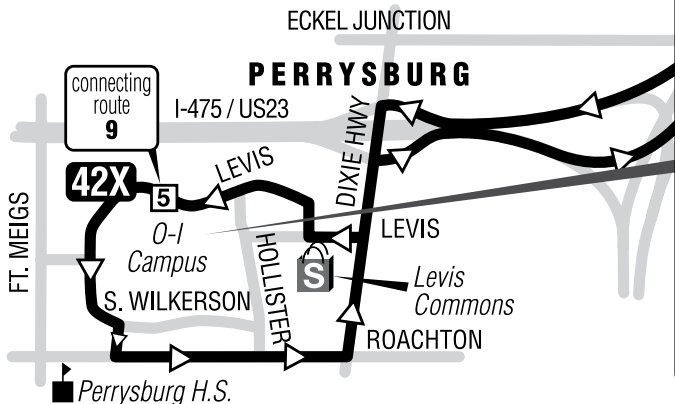

42X

42X O-I Campus Express

Effective August 21, 2011

42X Monday-Friday Southbound

Via Route-	2	EXPRESS	1
Miracle Mile			O-I Campus
7:15			7:45

42X Monday-Friday Northbound

Via Route	1	EXPRESS	2
O-I Campus			Miracle Mile
5:00			5:25

Shaded area denotes afternoon times.