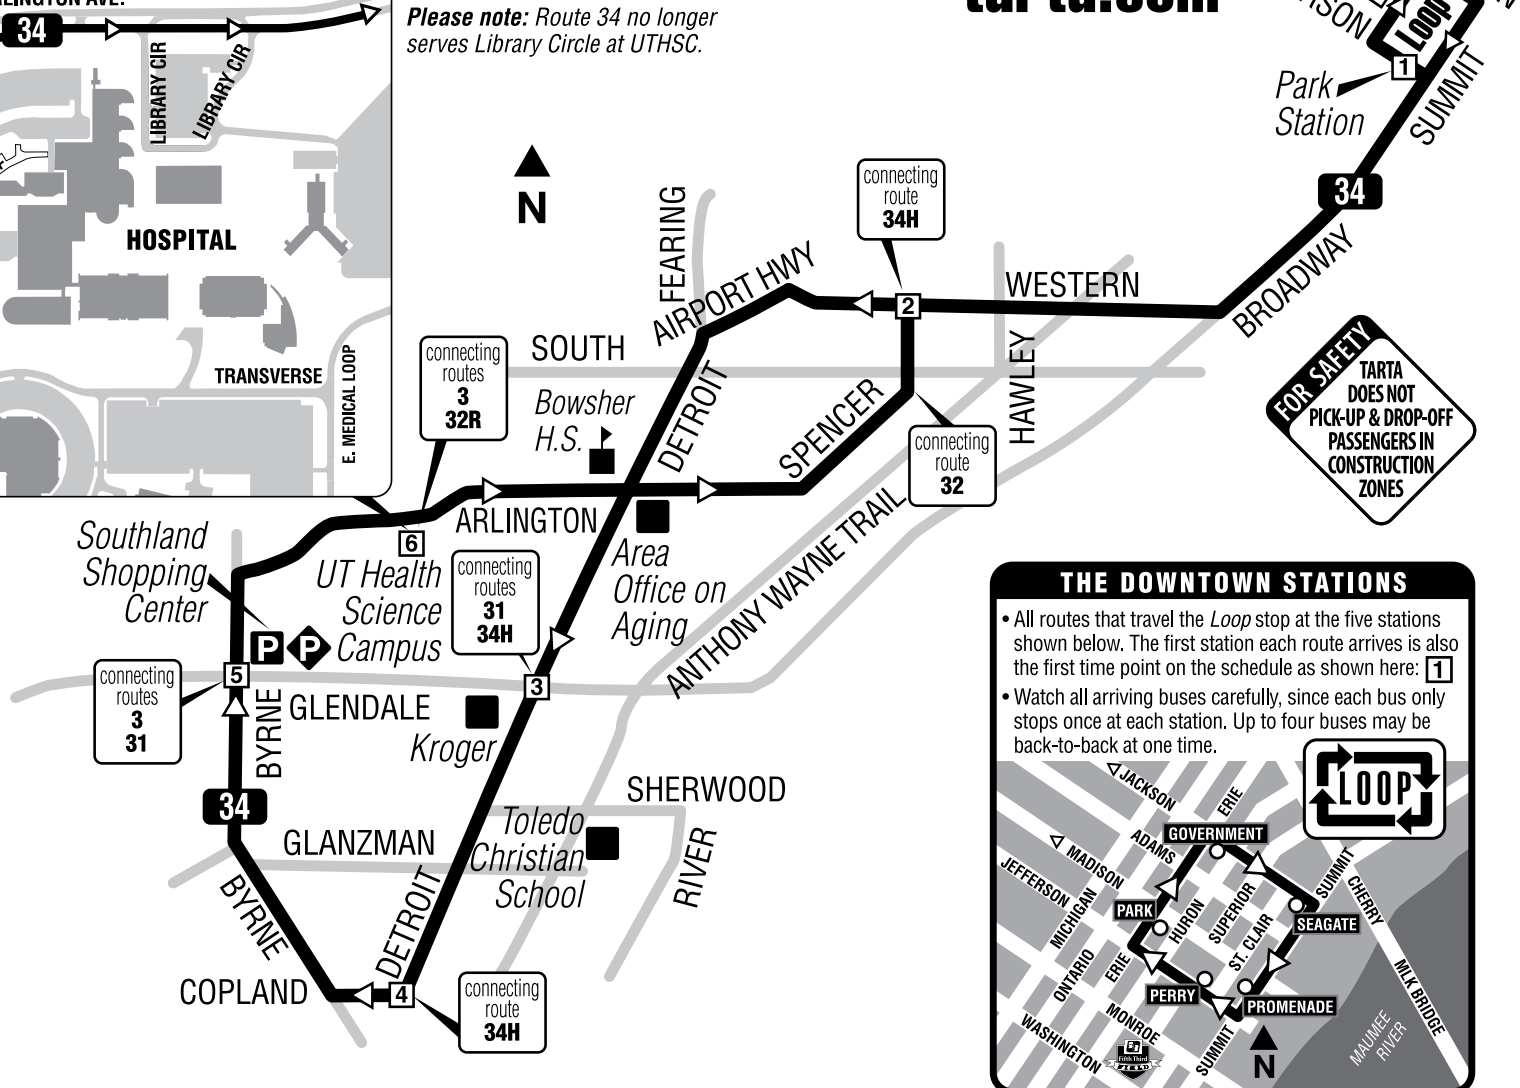

University of Toledo
Health Science Campus

Inbound 34

Outbound 34
does not
service
UTHSC

419-243-RIDE
(419-243-7433)
tarta.com

34 Detroit/ Byrne/ Western

Effective August 21, 2011

34

- All routes that travel the Loop stop at the five stations shown below. The first station each route arrives is also the first time point on the schedule as shown here: 1
- Watch all arriving buses carefully, since each bus only stops once at each station. Up to four buses may be back-to-back at one time.

Toledo Area Regional Transit Authority
1127 W Central Ave
P.O. Box 792
Toledo, Ohio 43697-0792
419-243-RIDE (7433)
TARTA.com

34 Monday-Friday Inbound (to Downtown)

6	2	1
UT Health Science Campus	Western-Spencer	Perry Station
5:33	5:43	5:53L
6:05	6:15	6:25L
6:40	6:50	7:00
7:10	7:20	7:30
8:10	8:20	8:30
9:10	9:20	9:30
10:10	10:20	10:30
11:10	11:20	11:30
12:10	12:20	12:30
1:10	1:20	1:30
2:10	2:20	2:30
3:10	3:20	3:30
4:10	4:20	4:30
5:05	5:15	5:25L
6:00	6:10	6:20L
7:20	7:30	7:40L
8:40	8:50	9:00L
10:00	10:10	10:20L

34 Saturday Inbound (to Downtown)

6	2	Jackson Lineup
UT Health Science Campus	Western-Spencer	Jackson Lineup
7:00	7:10	7:20L
8:00	8:10	8:20L
9:20	9:30	9:40L
10:40	10:50	11:00L
12:00	12:10	12:20L
1:20	1:30	1:40L

Routes: L Downtown Lineup on Jackson between Summit and St. Clair.

34 Lineup: Evenings, Weekends and Holidays via Broadway, Western, Airport, Detroit, Copland, Byrne, Arlington, Spencer, Western, Broadway