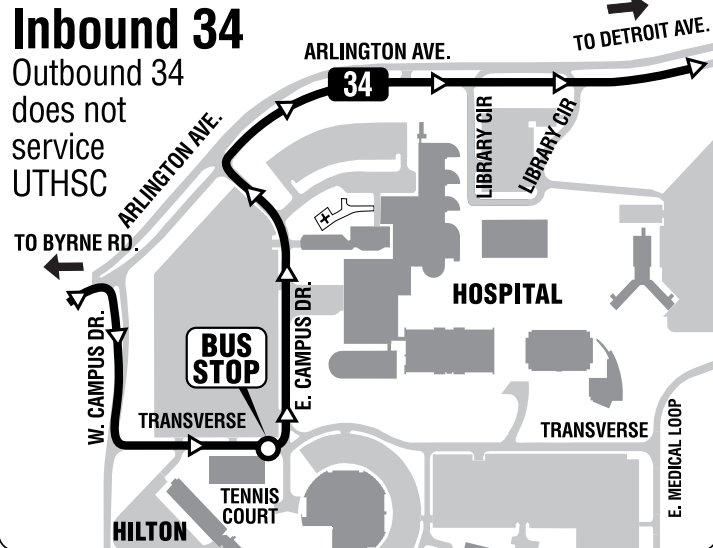

University of Toledo
Health Science Campus

Inbound 34

Outbound 34
does not
service
UTHSC

419-243-RIDE
(419-243-7433)
tarta.com

34 Detroit/ Byrne/ Western

Effective August 21, 2011

34

- All routes that travel the Loop stop at the five stations shown below. The first station each route arrives is also the first time point on the schedule as shown here: 1
- Watch all arriving buses carefully, since each bus only stops once at each station. Up to four buses may be back-to-back at one time.

Toledo Area Regional Transit Authority
1127 W Central Ave
P.O. Box 792
Toledo, Ohio 43697-0792
419-243-RIDE (7433)
TARTA.com

34 Monday-Friday Inbound (to Downtown)

6	2	1
UT Health Science Campus	Western-Spencer	Perry Station
5:33	5:43	5:53L
6:05	6:15	6:25L
6:40	6:50	7:00
7:10	7:20	7:30
8:10	8:20	8:30
9:10	9:20	9:30
10:10	10:20	10:30
11:10	11:20	11:30
12:10	12:20	12:30
1:10	1:20	1:30
2:10	2:20	2:30
3:10	3:20	3:30
4:10	4:20	4:30
5:05	5:15	5:25L
6:00	6:10	6:20L
7:20	7:30	7:40L
8:40	8:50	9:00L
10:00	10:10	10:20L

34 Saturday Inbound (to Downtown)

6	2	Jackson Lineup
UT Health Science Campus	Western-Spencer	Jackson Lineup
7:00	7:10	7:20L
8:00	8:10	8:20L
9:20	9:30	9:40L
10:40	10:50	11:00L
12:00	12:10	12:20L
1:20	1:30	1:40L

Routes: L Downtown Lineup on Jackson between Summit and St. Clair.

34 Lineup: Evenings, Weekends and Holidays via Broadway, Western, Airport, Detroit, Copland, Byrne, Arlington, Spencer, Western, Broadway