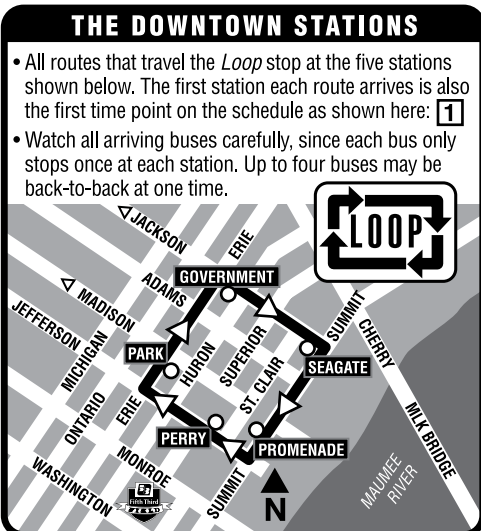

University of Toledo
Health Science Campus

Inbound 34

Outbound 34
does not
service
UTHSC

419-243-RIDE
(419-243-7433)
tarta.com

34 Detroit/ Byrne/ Western

Effective August 21, 2011

34

- All routes that travel the Loop stop at the five stations shown below. The first station each route arrives is also the first time point on the schedule as shown here: 1
- Watch all arriving buses carefully, since each bus only stops once at each station. Up to four buses may be back-to-back at one time.

34 Saturday Inbound (to Downtown)

6	2	Jackson Lineup
UT Health Science Campus	Western-Spencer	Jackson Lineup
7:00	7:10	7:20L
8:00	8:10	8:20L
9:20	9:30	9:40L
10:40	10:50	11:00L
12:00	12:10	12:20L
1:20	1:30	1:40L

Routes: L Downtown Lineup on Jackson between Summit and St. Clair.

34 Lineup: Evenings, Weekends and Holidays via Broadway, Western, Airport, Detroit, Copland, Byrne, Arlington, Spencer, Western, Broadway

Holiday Schedule: New Year's Day, Memorial Day, Independence Day, Labor Day, Thanksgiving Day, Christmas Day

Shaded areas denote afternoon times.

419-243-RIDE
(419-243-7433)
tarta.com

34