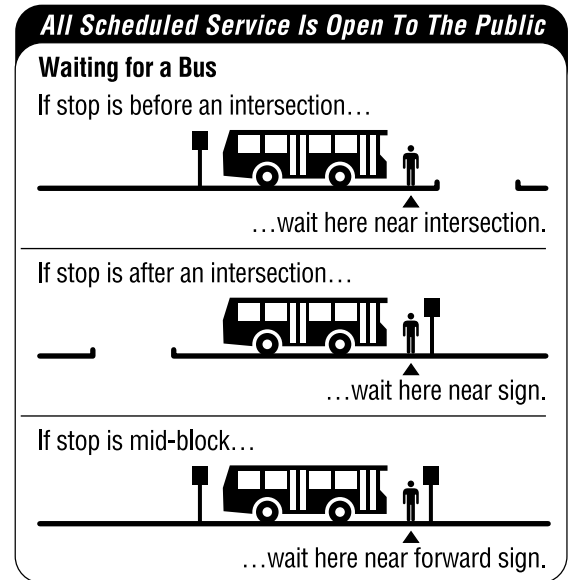

University of Toledo
Health Science Campus

Inbound 34

Outbound 34
does not
service
UTHSC

419-243-RIDE
(419-243-7433)
tarta.com

34 Detroit/ Byrne/ Western

Effective August 21, 2011

34

- All routes that travel the Loop stop at the five stations shown below. The first station each route arrives is also the first time point on the schedule as shown here: 1
- Watch all arriving buses carefully, since each bus only stops once at each station. Up to four buses may be back-to-back at one time.

Fares and General Information

Adults and students—cash fare . . . . . $ 1.00
Children under age six with adult (limit 2) . . . . . FREE
Senior Citizens* . . . . . 50¢
Persons With Disabilities* . . . . . 50¢
Medicare Card Holders . . . . . 50¢
Tokens—roll of 25 . . . . . $22.50
Weekly Pass $10.00
Monthly Pass $40.00
Senior/Disabled Weekly Pass* . . . . . $ 5.00
*with TARTA Reduced Fare ID Card or Medicare Card

Tokens and weekly passes are available at most area banks and TARTA offices, 1127 W. Central Ave.
419-243-RIDE (419-243-7433) TARTA.com
TTY Users: 7-1-1 or 1-800-750-0750
Schedules are subject to change without notice.

TARTA
Bus Route
Timetable and Map

34

34 Detroit/ Byrne/ Western

Effective August 21, 2011

419-243-RIDE
(419-243-7433)
tarta.com