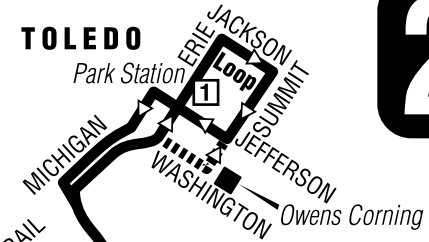

29X Waterville Express

with stops at Owens Corning

Effective August 21, 2011

29X Monday-Friday Inbound

Via Route	★ Third-Farnsworth	② Waterville Plaza	③ Second-South	① Park Station
	7:00	7:08	7:15	7:45*
	7:30	7:38	7:45	8:15*

29X Monday-Friday Outbound

Via Route	① Park Station	② Waterville Plaza	③ Second-South
	4:50*	5:27	5:35
	5:10*	5:47	5:55

Shaded area denotes afternoon times.

NOTES:

- Stops on Summit in front of Owens Corning:
  - 7:54 a.m. and 8:24 a.m. and
  - 4:47 p.m. and 5:07 p.m.

TARTA

419-243-RIDE
(419-243-7433)

tarta.com

29X

Maumee

29X

29X Express Service to Waterville via I-75 and I-475

29X Express Service to Toledo via I-475 and I-75

29X

FOR SAFETY
TARTA DOES NOT PICK-UP & DROP-OFF PASSENGERS IN CONSTRUCTION ZONES

- ① Scheduled Time Point
- P Park-N-Ride Location
- Ⓟ Game Shuttle Park-N-Ride Location
- Ⓢ Retail Center
- L Toledo-Lucas County Public Library

Drive a little. Save a lot.
WATERVILLE PLAZA/SECOND & SOUTH