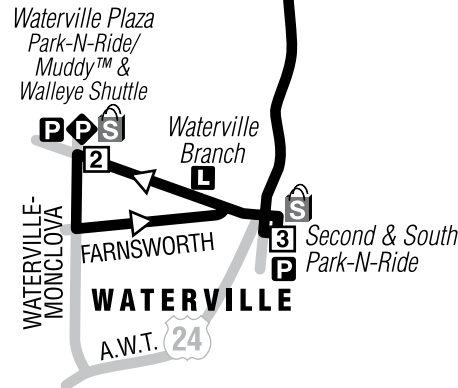

## 29X Monday-Friday Outbound

Via Route	① Park Station	② Waterville Plaza	③ Second-South
	4:50*	5:27	5:35
	5:10*	5:47	5:55

Shaded area denotes afternoon times.

### NOTES:

- \* Stops on Summit in front of Owens Corning:
  - 7:54 a.m. and 8:24 a.m. and
  - 4:47 p.m. and 5:07 p.m.

# 29X

Maumee

29X

29X Express Service to Waterville via I-75 and I-475

29X Express Service to Toledo via I-475 and I-75

29X

**FOR SAFETY**  
TARTA DOES NOT PICK-UP & DROP-OFF PASSENGERS IN CONSTRUCTION ZONES

- ① Scheduled Time Point
- P Park-N-Ride Location
- Ⓟ Game Shuttle Park-N-Ride Location
- Ⓢ Retail Center
- L Toledo-Lucas County Public Library

Drive a little. Save a lot.  
WATERVILLE PLAZA/SECOND & SOUTH