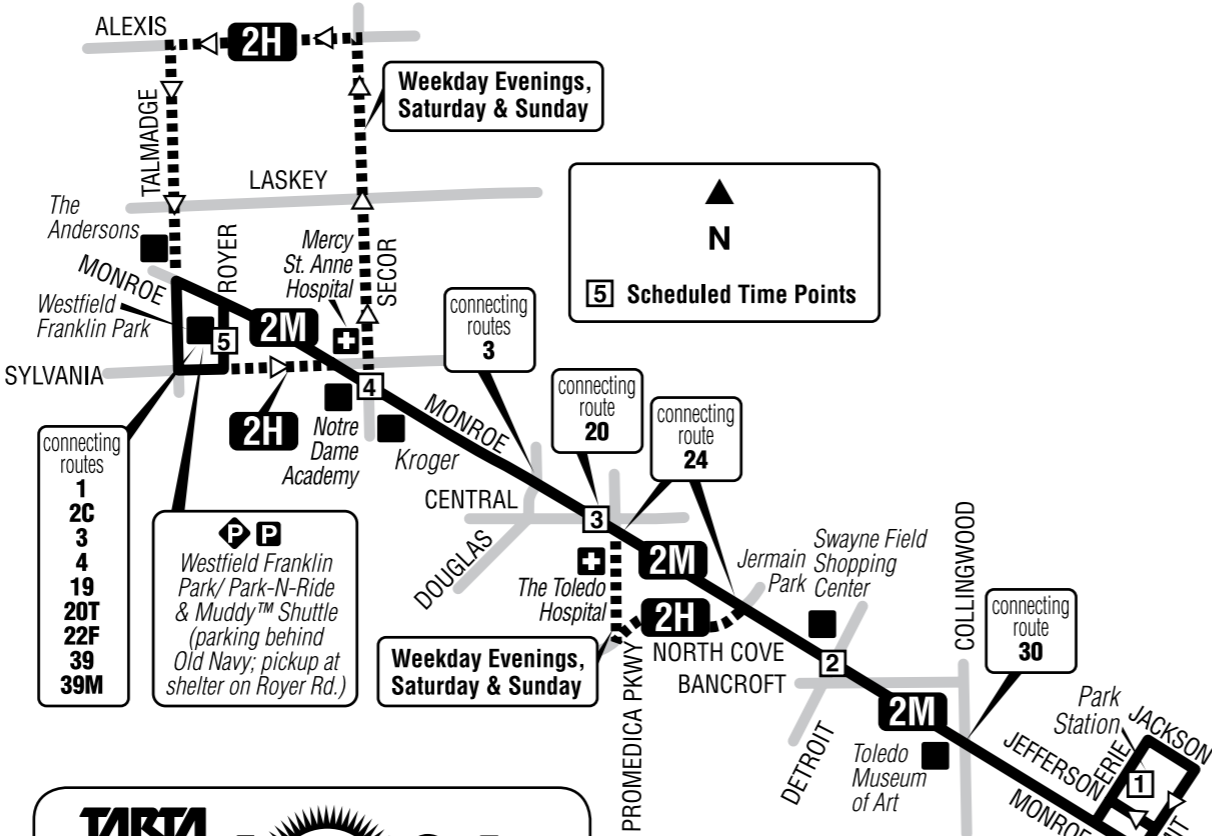

2

THE DOWNTOWN STATIONS

- All routes that travel the Loop stop at the five stations shown below. The first station each route arrives is also the first time point on the schedule as shown here: 1
- Watch all arriving buses carefully, since each bus only stops once at each station. Up to four buses may be back-to-back at one time.

TARTA
Toledo Area Regional Transit Authority
1127 W Central Ave
P.O. Box 792
Toledo, Ohio 43697-0792
419-243-RIDE (7433)
TARTA.com

TARTA park n ride
Drive a little. Save a lot.
WESTFIELD FRANKLIN PARK

2H Franklin Park via Hospital
2M Westfield Franklin Park
Effective June 5, 2011

419-243-RIDE
(419-243-7433)
tarta.com

Fares and General Information
Adults and students—cash fare . . . . . $ 1.00
Children under age six with adult (limit 2) . . . . . FREE
Senior Citizens* . . . . . 50¢
Persons With Disabilities* . . . . . 50¢
Medicare Card Holders . . . . . 50¢
Tokens—roll of 25 . . . . . $22.50
Weekly Pass $10.00
Monthly Pass $40.00
Senior/Disabled Weekly Pass* . . . . . $ 5.00
*with TARTA Reduced Fare ID Card or Medicare Card
Tokens and weekly passes are available at most area banks and TARTA offices, 1127 W. Central Ave.
419-243-RIDE (419-243-7433) TARTA.com
TTY Users: 7-1-1 or 1-800-750-0750
Schedules are subject to change without notice.

All Scheduled Service Is Open To The Public

Waiting for a Bus
If stop is before an intersection...

...wait here near intersection.

If stop is after an intersection...

...wait here near sign.

If stop is mid-block...

...wait here near forward sign.

TARTA

Bus Route Timetable and Map

2

2H Franklin Park via Hospital
2M Westfield Franklin Park
Effective August 21, 2011

TARTA park n ride
Drive a little. Save a lot.
WESTFIELD FRANKLIN PARK