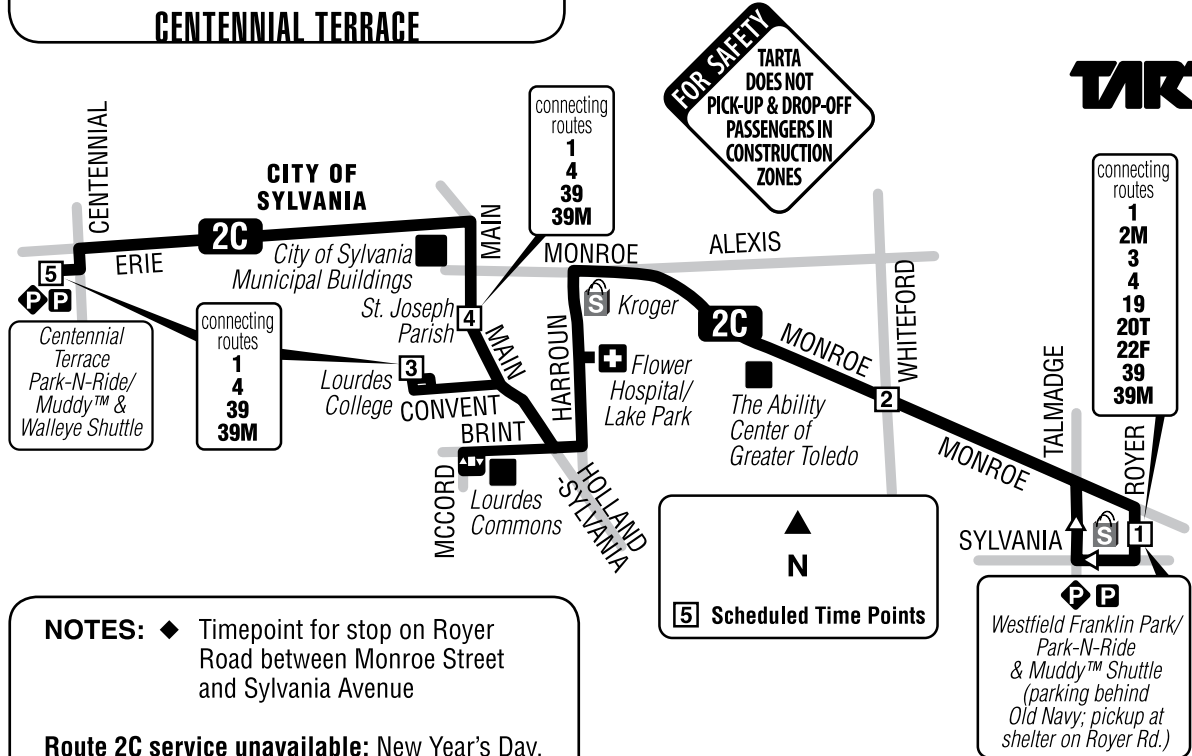

2C Monday-Friday Outbound (from Westfield)

Via Route	1 Westfield Franklin Park	2 Monroe-Whiteford	3 Lourdes College	4 St. Joseph Parish	5 Centennial Park & Ride
2C	9:40	9:47	9:57	10:00	10:10
2C	10:50	10:57	11:07	11:10	11:20
2C	12:00	12:07	12:17	12:20	12:30
2C	1:10	1:17	1:27	1:30	1:40
2C	2:20	2:27	2:37	2:40	2:50
2C	3:30	3:37	3:47	3:50	4:00
2C	4:40	4:47	4:57	5:00	5:10
2C	5:50	5:57	6:07	6:10	6:20
2C	7:05	7:12	7:22	7:25	7:35
2C	8:10	8:17	8:27	8:30	8:40

Shaded area denotes afternoon times.

2C Monday-Friday Inbound (to Westfield)

Via Route	5 Centennial Terrace	4 St. Joseph Parish	3 Lourdes College	2 Monroe-Whiteford	1 Westfield Franklin Park
2C	9:10	9:18	9:23	9:33	9:40
2C	10:20	10:28	10:33	10:43	10:50
2C	11:30	11:38	11:43	11:53	12:00
2C	12:40	12:48	12:53	1:03	1:10
2C	1:50	1:58	2:03	2:13	2:20
2C	3:00	3:08	3:13	3:23	3:30
2C	4:10	4:18	4:23	4:33	4:40
2C	5:20	5:28	5:33	5:43	5:50
2C	6:35	6:43	6:48	6:58	7:05
2C	7:40	7:48	7:53	8:03	8:10
2C	8:50	8:58	9:03	9:13	9:20

Shaded area denotes afternoon times.

419-243-RIDE
(419-243-7433)
tarta.com

NOTES: ♦ Timepoint for stop on Royer Road between Monroe Street and Sylvania Avenue

Route 2C service unavailable: New Year's Day, Memorial Day, Independence Day, Labor Day, Thanksgiving Day, and Christmas Day.

2C Sylvania-Centennial/ Westfield Franklin Park

Effective August 21, 2011

- 1 Scheduled Time Point
- P Park & Ride Location
- Game Shuttle Park & Ride Location
- S Retail Center
- L Toledo-Lucas County Public Library