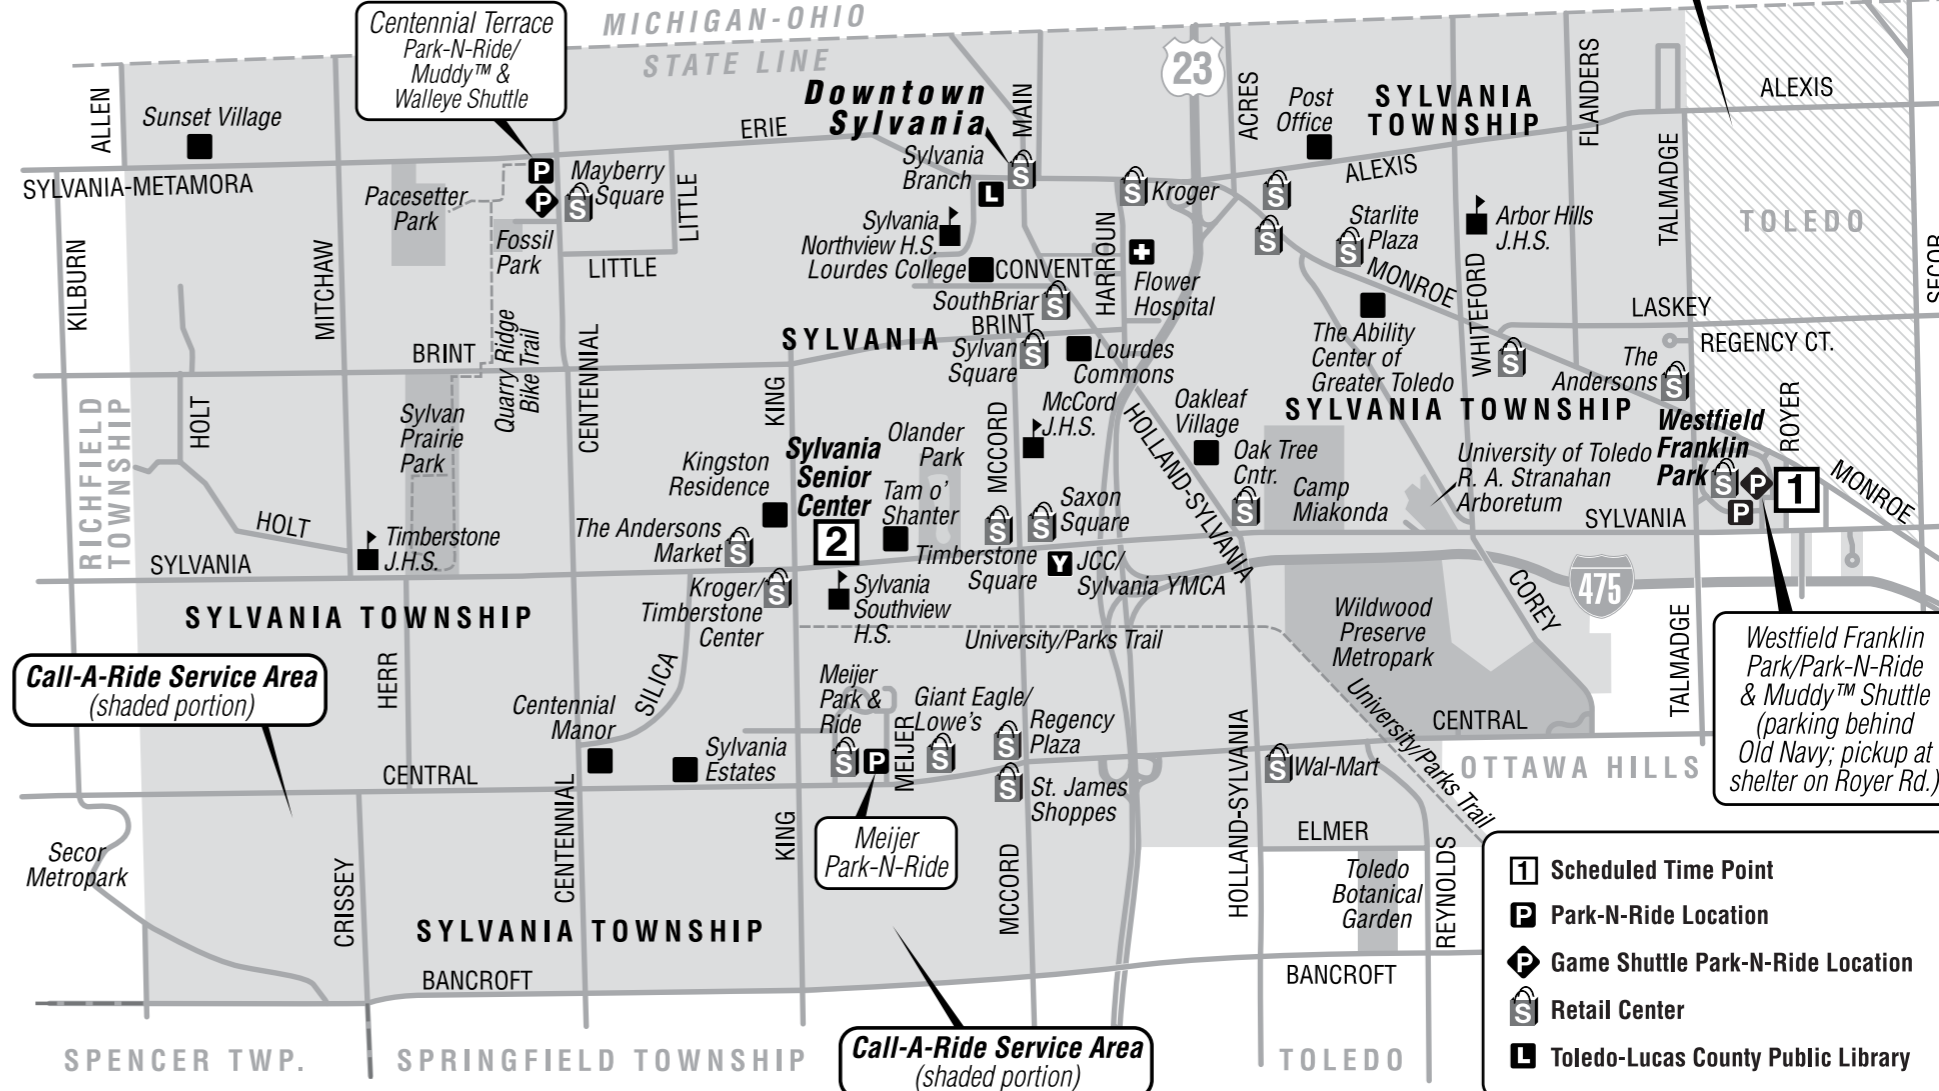

## 1 Sunday

1 Westfield Franklin Park	2 Sylvania Senior Center
7:30	8:15
8:50	9:35
10:10	10:55
11:30	12:15
12:50	1:35
2:10	2:55
3:30	4:15
4:50	5:35
6:10	6:55
7:30	8:15
Shaded area denotes afternoon times.	

## 1 Holidays

1 Westfield Franklin Park	2 Sylvania Senior Center
7:30	8:15
8:50	9:35
10:10	10:55
11:30	12:15
12:50	1:35
2:10	2:55
(New Year's Day, Memorial Day, Independence Day, Labor Day, Thanksgiving Day, and Christmas Day.)	

Convenient. Safe. Reliable.

SYLVANIA/SYLVANIA TWP. 419-243-RIDE

This area served by Call-A-Ride after 5:30 p.m. Monday-Saturday via Westfield Franklin Park only

Call-A-Ride Service Area (shaded portion)

Call-A-Ride Service Area (shaded portion)

Westfield Franklin Park/Park-N-Ride & Muddy™ Shuttle (parking behind Old Navy; pickup at shelter on Royer Rd.)

- 1 Scheduled Time Point
- P Park-N-Ride Location
- Game Shuttle Park-N-Ride Location
- S Retail Center
- Toledo-Lucas County Public Library